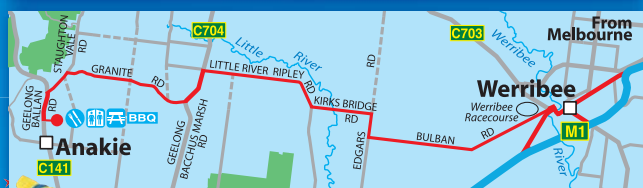

**INTRIGUE, DELIGHT, SURPRISE.
LET YOUR IMAGINATION RUN WILD.**

Fairy Park is **NOT** open every day.
See website **OPEN TIMES** page for
the latest up-to-date information.

www.fairypark.com/open-times

Drive Times:

~ Melbourne CBD	1 hour	~ Werribee	30 min
~ Melton	30 min	~ Geelong	30 min
~ Surf Coast	45 - 90 min	~ Ballarat (via Ballan)	1 hour

Great venue for Birthdays, Social & School Groups.

Melways
Map 911
Grid E4