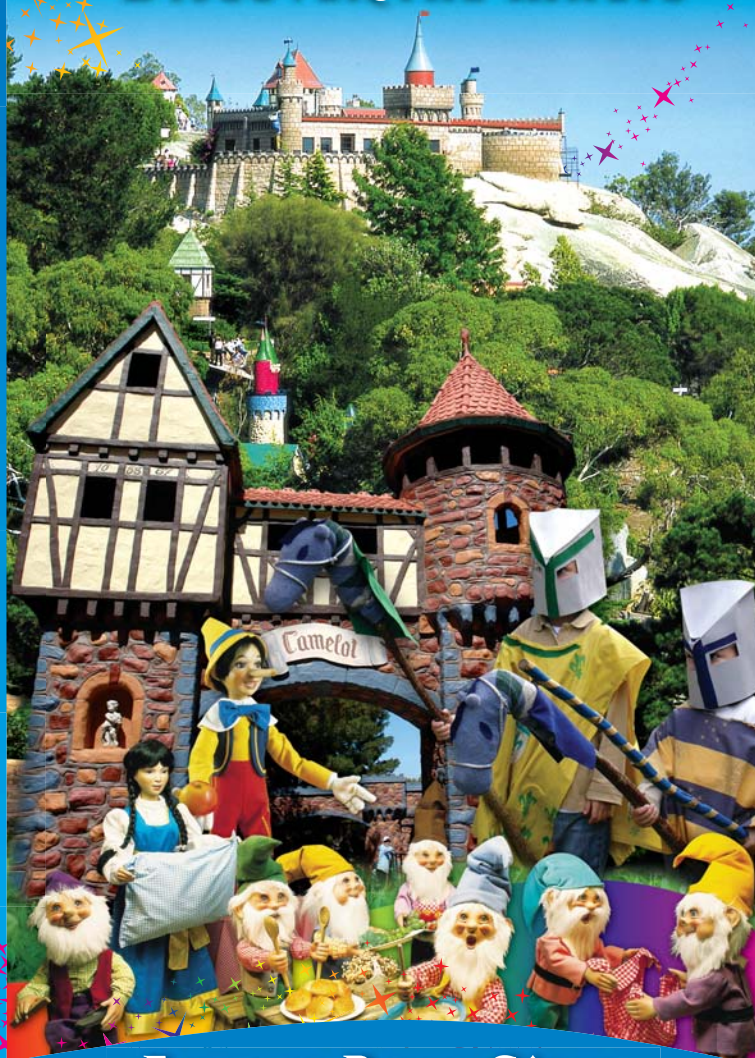

**FUN FOR BOYS, GIRLS
& THE YOUNG AT HEART**

AMAZING ANIMATED FAIRYTALE DISPLAYS & MEDIEVAL DELIGHT